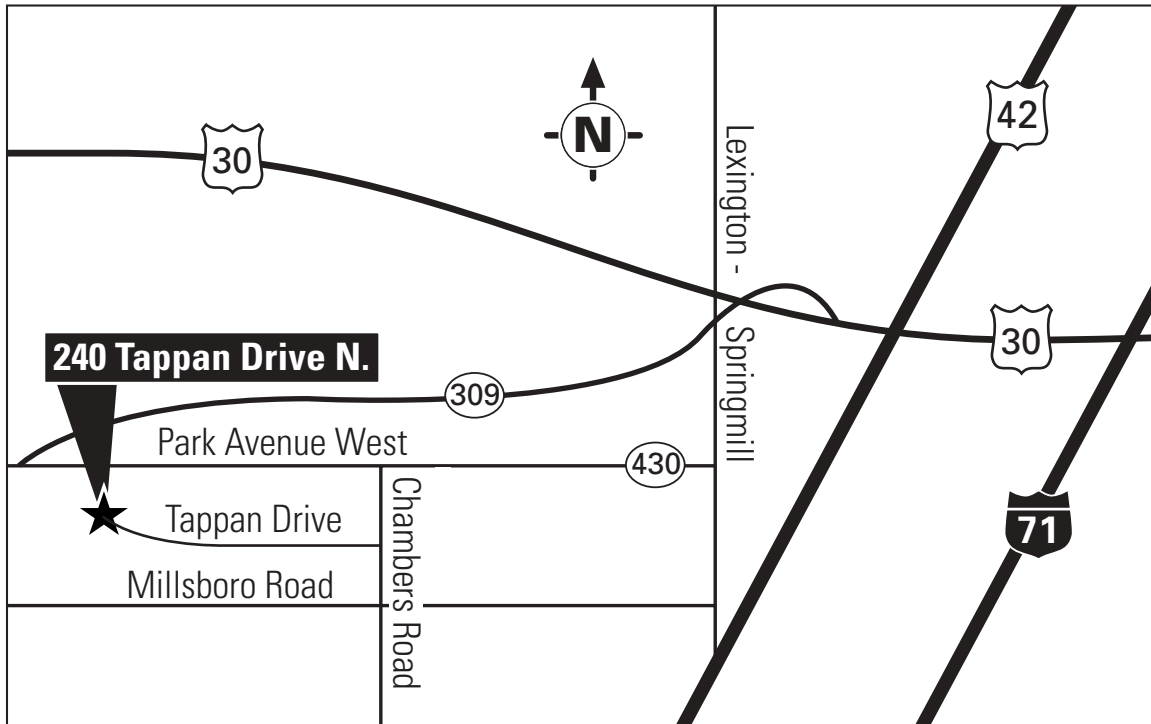

Mansfield Customer Service Office

240 Tappan Drive N.
Mansfield, OH 44906
(419) 747-4090

From the south

- Take Interstate (I)71 north to exit 165 (Lexington/Bellville) at Route 97.
- Turn left onto Route 97 west to Lexington.
- At the dead end, turn left onto U.S. 42 south.
- Turn right at the second traffic light onto Plymouth Street.
- Plymouth Street turns into Lexington-Springmill Road.
- Follow Lexington-Springmill Road to Millsboro Road.
- Turn left onto Millsboro Road at traffic light.
- Turn right onto Chambers Road (Country Meadows).
- Turn left onto Tappan Drive.
- Tappan Drive empties into BWC parking area.
- Follow signs to front of building.

From the north

- Take I-71 south to U.S. 30 west.
- Exit at Route 309 west, Ontario/Galion.
- Follow Route 309 west to traffic light.
- At traffic light turn left onto Lexington-Springmill Road.
- Turn right onto Park Avenue West (just past Wal-Mart).
- Turn left onto Chambers Road (at cemetery).
- Turn right onto Tappan Drive.
- Tappan Drive empties into BWC parking area.
- Follow signs to front of building.

From the east

- Take U.S. 30 west to exit at Route 309 west, Ontario/Galion.
- Follow Route 309 west to traffic light.
- At traffic light turn left onto Lexington-Springmill Road.
- Turn right onto Park Avenue West (just past Wal-Mart).
- Turn left onto Chambers Road (at cemetery).
- Turn right onto Tappan Drive.
- Tappan Drive empties into BWC parking area.
- Follow signs to front of building.

From the west

- Take U.S. 30 east to Route 314.
- Turn right onto Route 314.
- Turn left onto Route 309.
- Bear to the right onto Route 430.
- Turn right onto Chambers Road (at cemetery).
- Turn right onto Tappan Drive.
- Tappan Drive empties into BWC parking area.
- Follow signs to front of building.