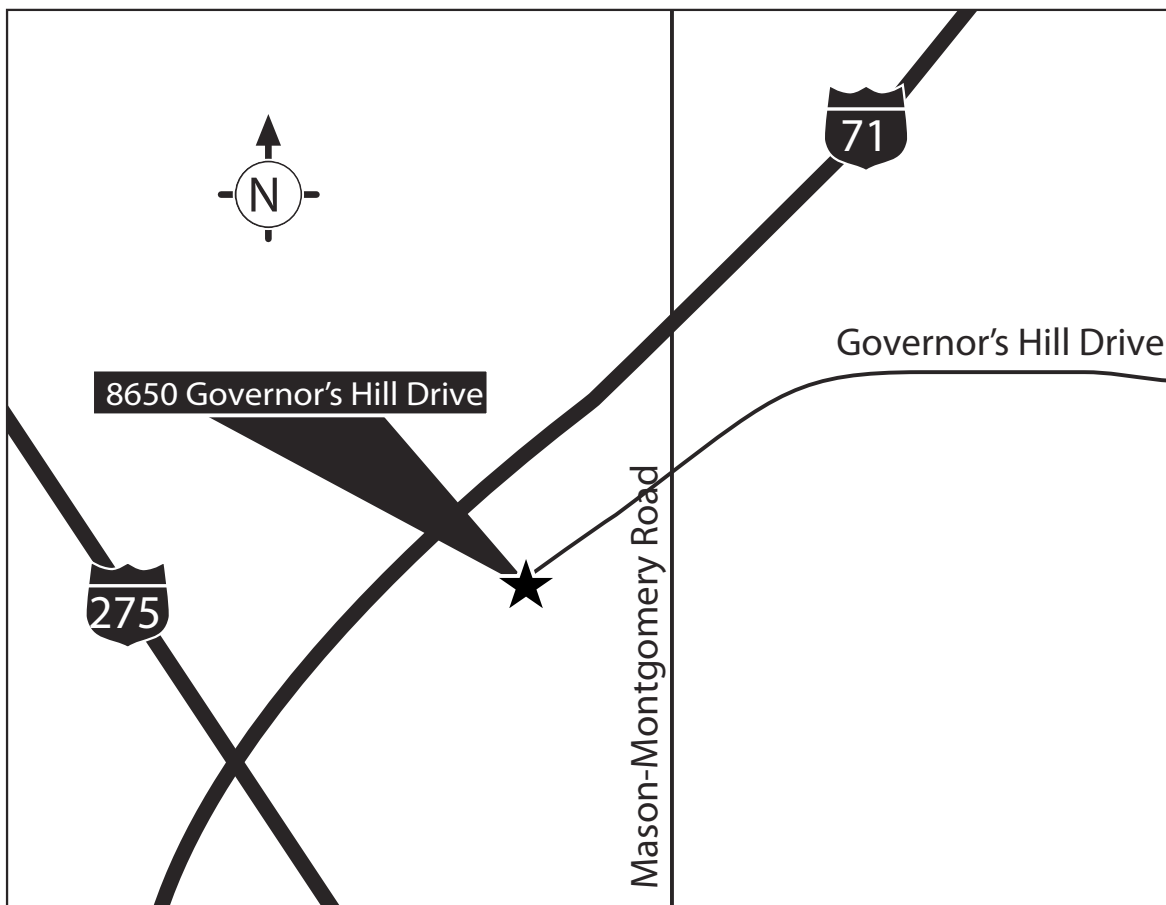

Governor's Hill Customer Service Office

8650 Governor's Hill Drive
Cincinnati, OH 45249-1369
(800) 644-6292

From the north

- Interstate (I)71 south to exit 19, Fields-Ertel/Mason-Montgomery Road.
- Turn left onto Mason-Montgomery Road.
- Merge into right lane.
- Travel through two traffic lights.
- Turn right onto Governor's Hill Drive.
- follow Governor's Hill Drive until it ends in front of the 8650 building.
- BWC customer service counters are on the fourth floor.

From the south

- Take I-71 north to exit 19, Fields-Ertel/Mason-Montgomery Road.
- Turn right onto Mason-Montgomery Road.
- Turn right onto Governor's Hill Drive.
- follow Governor's Hill Drive until it ends in front of the 8650 building.
- BWC customer service counters are on the fourth floor.

From the east

- Take I-275 west/north to exit 49B.
- Take I-71 north to Columbus.
- Take exit 19, Fields-Ertel/Mason-Montgomery Road.
- Turn right onto Mason-Montgomery Road.
- Turn right onto Governor's Hill Drive.
- follow Governor's Hill Drive until it ends in front of the 8650 building.
- BWC customer service counters are on the fourth floor.

From the west

- Take I-275 east/north to exit 49B.
- Take I-71 north to Columbus.
- Take exit 19, Fields-Ertel/Mason-Montgomery Road.
- Turn right onto Mason-Montgomery Road.
- Turn right onto Governor's Hill Drive.
- follow Governor's Hill Drive until it ends in front of the 8650 building.
- BWC customer service counters are on the fourth floor.